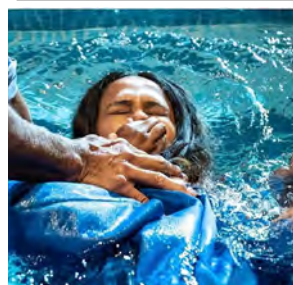

# MERRY CHRISTMAS from the PACIFIC Region!

Roger and Becky Buckland / PAC Regional Director

**APPRECIATION to our MISSIONARY and NATIONAL LEADERSHIP Team!**

2020 — What a year! Our Pacific Missionary Team and National Leaders throughout the Region have worked under extreme circumstances most of this entire year, as we all have. They are worthy of our gratitude for their faithful, consistent labors and diligent work ethic in seeing the Gospel propagated throughout their nations, from island to island, nation to nation!